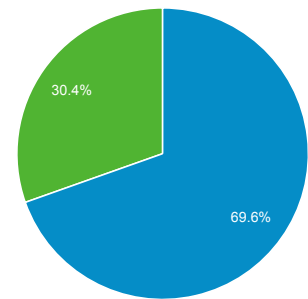

Jun 1, 2015 - Aug 21, 2015

Audience Overview

All Sessions
100.00%

Overview

Sessions 4,648	Users 3,296	Pageviews 6,496
Pages / Session 1.40	Avg. Session Duration 00:00:59	Bounce Rate 84.47%
% New Sessions 69.58%		

■ New Visitor ■ Returning Visitor

Language	Sessions	% Sessions
1. en-us	4,545	97.78%
2. en-gb	38	0.82%
3. en-au	15	0.32%
4. en-ca	12	0.26%
5. fr-ca	7	0.15%
6. c	6	0.13%
7. en	5	0.11%
8. sv-se	3	0.06%
9. fr-fr	2	0.04%
10. ar-ae	1	0.02%